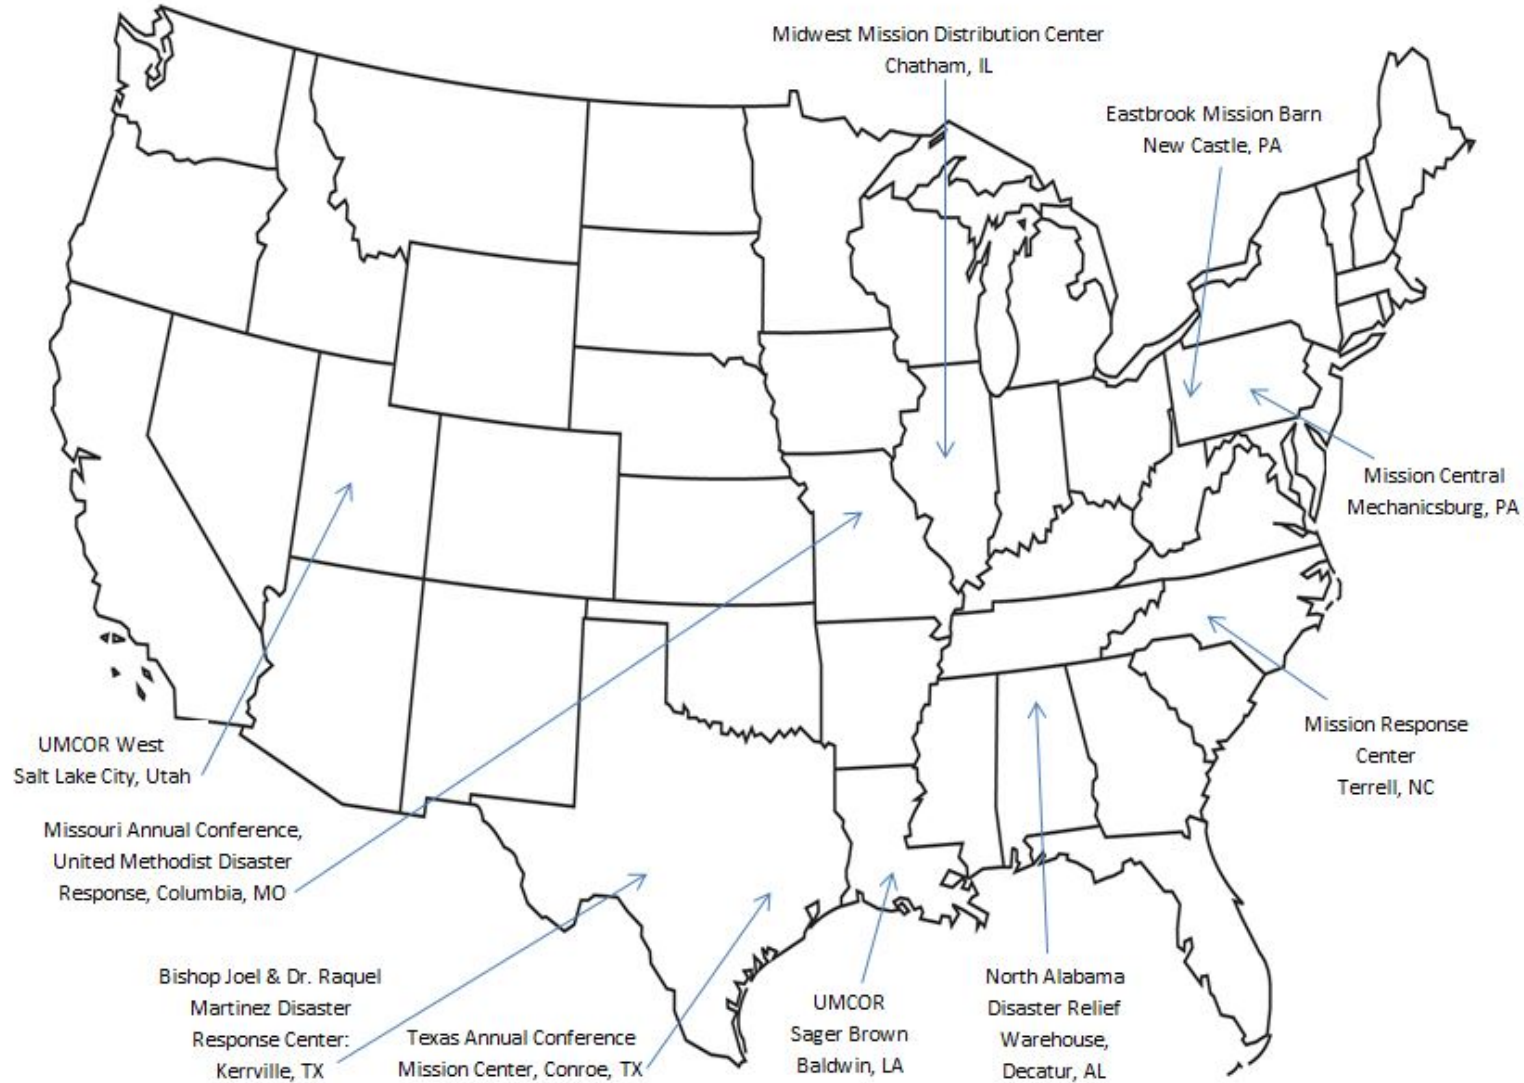

# EASTBROOK MISSION BARN

---

A RELIEF SUPPLY NETWORK OF UMCOR

# UMCOR RELIEF SUPPLY NETWORK

- Verified close to 15,000 kits in 2016
- Shipped over 14,000 kits to UMCOR requested sites
- Hosted 1000 volunteers
- Received donations from over 300 churches and organizations

# UMCOR RELIEF SUPPLY NETWORK SITES AROUND USA

# SATELLITES OF EASTBROOK MISSION BARN

---

- Park UMC, Northeast, PA
- Smithport UMC, Glen Campbell, PA
- Connelsville Area Community Ministries
- Harrisville UMC, Williamsburg, NY
- All satellites collect UMCOR kits and have at least 100 cleaning buckets ready to be sent to the nearest natural disaster.